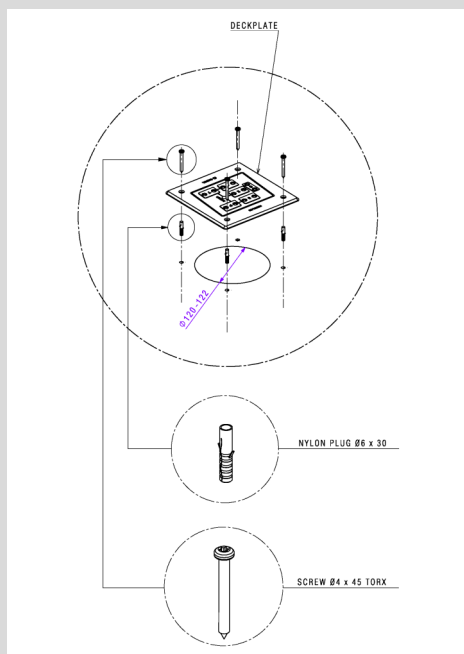

DECK PLATE
Swimming Pool

OVERVIEW

White poolside integrated sockets for a lane speaker, touchpad, three pushbuttons, platform and acoustic start system, in fixed cabling installations.

Threaded pins.

Dimensions: 151 x 151 mm.

Only the sets are supplied with mounting material, silicon sealant, epoxy resin and silicon grease.

TOP FEATURES

- Weather resistant
- Waterproof
- Floor level maximum 4 mm, no risk of injury
- Primary & Secondary
- Stainless steel contact
- Simple wiring contact screwed

OPTIONS

- 3274.049 Start deck plate adapter
 3494.962 Start deck plate set with adapters & cables

KIT CONTENTS

	6 Lanes	8 Lanes	10 Lanes
3494.603	6	8	10
3494.012	6	8	10
9551.1505	75	100	125
9039.6006	63	84	105
9071.3543	1	1	1
9038.7047	2	2	2
9038.7083	1	1	1
9038.7030	1	1	1
9038.7034	-	2	1
9038.7085	2	2	3
9540.2200	30	40	50
9039.8558	30	40	50
DOC3274.511	1	1	1

SPECIFICATIONS

Article number :	3494.951 1 Lane 3494.956 6 Lanes 3494.958 8 Lanes 3494.950 10 Lanes 3494.961 Start
Dimensions :	153 x 153 x 29.5 mm * 153 x 153 x 4 mm **
Material :	Resin Lexan EXL1433T
Colour :	RAL 9010
Protection :	IP ??????
Using temperature :	- 20 to +60 °C