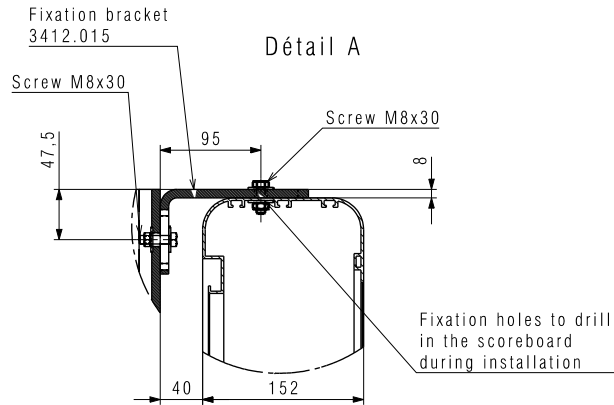

POLE MOUNTING

Metallic Structure

DATA CABLE 2 x 2 x 0.25mm² SHIELDED