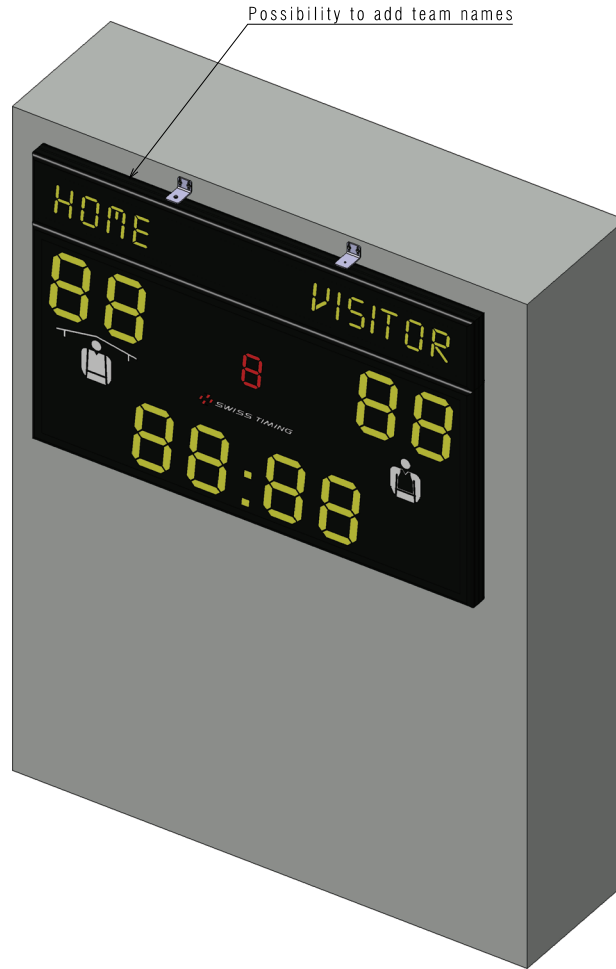

POLE MOUNTING

Scoreboard VEGA 300

POWER SUPPLY : 1x 115/240VAC / 50-60Hz / 300VA				
NUMBER OF CHARACTER	LEGIBILITY IN METERS	SIZES (H x L x P)	Displ. WEIGHT (kg)	 OUTDOOR IP54
8 digits 45cm 1 digit 24cm	UP TO 150m	1500 x 3000 x 150	79 kg	

Team names

POWER SUPPLY : 1x 115/240VAC / 50-60Hz / 115VA				
NUMBER OF CHARACTER	LEGIBILITY IN METERS	SIZES (H x L x P)	Displ. WEIGHT (kg)	 OUTDOOR IP54
15 digits 21cm	UP TO 150m	480 x 3000 x 150	40 kg	

DATA CABLE 2 x 2 x 0.25mm² SHIELDED

REMARKS :
 METALLIC STRUCTURE, STATIC CALCULATION, ACCESS,
 CABLE DUCTS, INFO AND POWER CABLES SUPPLIED
 AND INSTALLED BY OTHERS

Scale 1:30	Drawn by FRULUD	10.06.10	Scoreboard Vega Scoreboard Vega 300
Material	Checked by HOEPAS	31.10.13	
	Modified by FRULUD	03.07.15	
Gen. tol. ISO 2768-m	File number		
			3412.533 C
			Page 2/4

WALL MOUNTING

Scoreboard VEGA 300

POWER SUPPLY : 1x 115/240VAC / 50-60Hz / 300VA				
NUMBER OF CHARACTER 8 digits 45cm 1 digit 24cm	LEGIBILITY IN METERS UP TO 150m	SIZES (H x L x P) 1500 x 3000 x 150	Displ. WEIGHT (kg) 79 kg	 OUTDOOR IP54