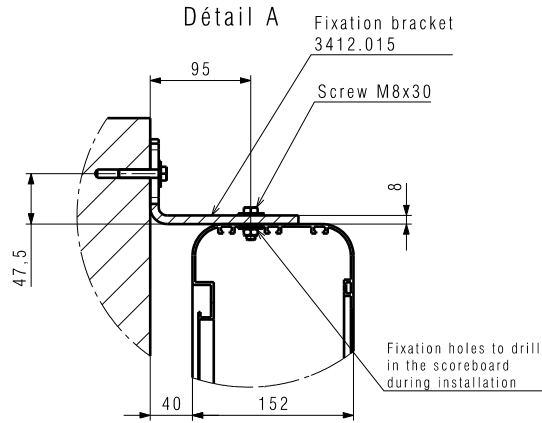

WALL MOUNTING

Metallic Structure

REMARKS :
METALLIC STRUCTURE, STATIC CALCULATION, ACCESS,
CABLE DUCTS, INFO AND POWER CABLES SUPPLIED
AND INSTALLED BY OTHERS

Scale 1:30	Drawn by FRULUD	10.06.10	Scoreboard Vega Scoreboard Vega 300
Material	Checked by HOEPAS	31.10.13	
	Modified by FRULUD	03.07.15	
Gen. tol. ISO 2768-m	File number		
			3412.533 C
			Page 4/4