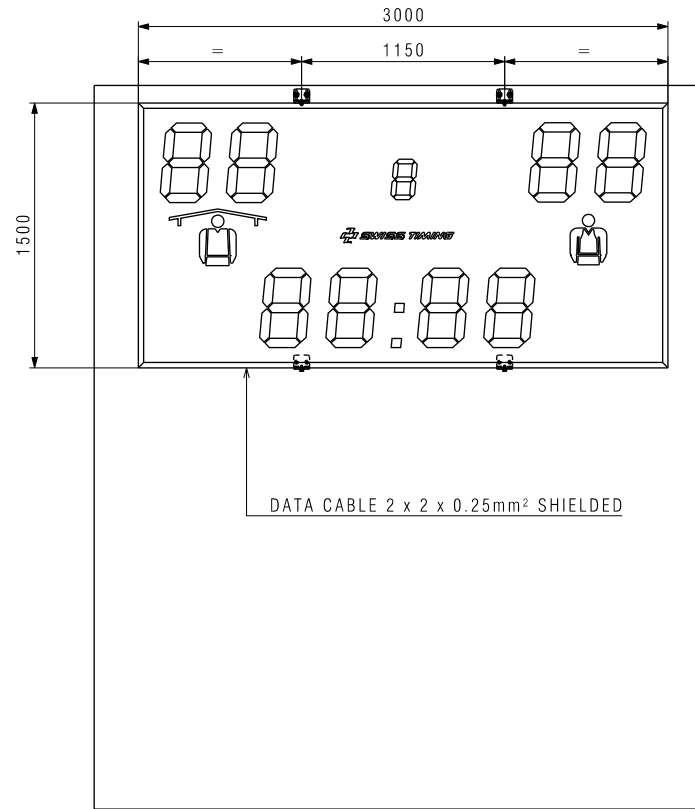

WALL MOUNTING

Metallic Structure

REMARKS :
METALLIC STRUCTURE, STATIC CALCULATION, ACCESS,
CABLE DUCTS, INFO AND POWER CABLES SUPPLIED
AND INSTALLED BY OTHERS

Scale 1:30	Drawn by FRULUD	10.06.10	Scoreboard Vega Scoreboard Vega 300
Material	Checked by HOEPAS	31.10.13	
	Modified by FRULUD	03.07.15	
Gen. tol. ISO 2768-m	File number		
			3412.533 C
			Page 4/4