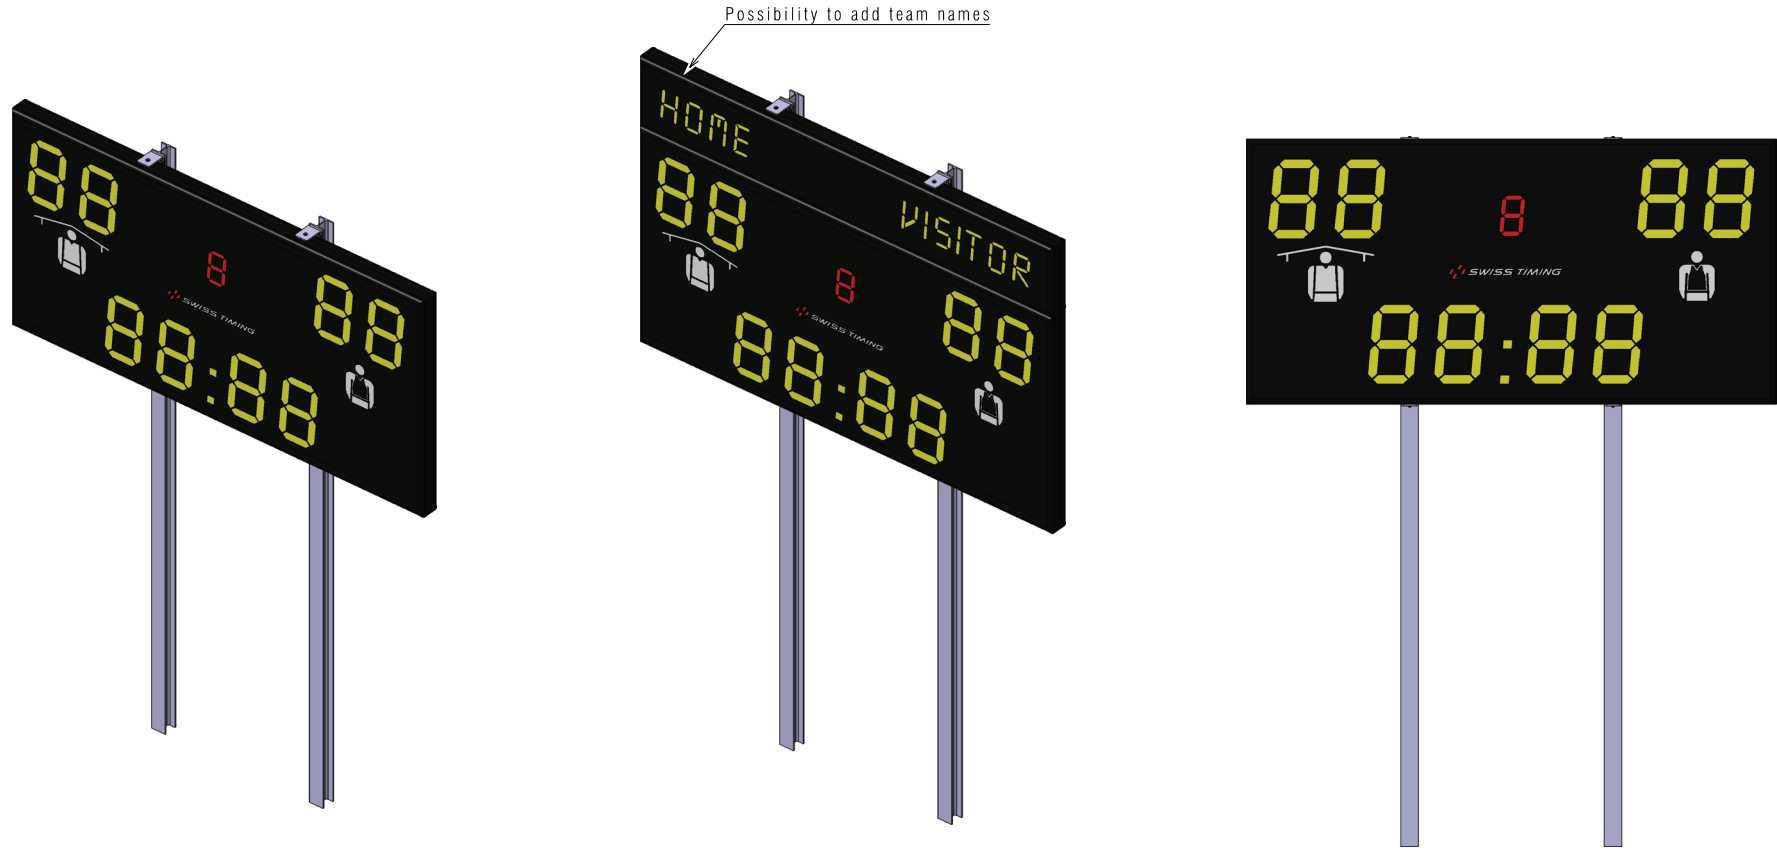

POLE MOUNTING

Scoreboard VEGA 300

POWER SUPPLY : 1x 115/240VAC / 50-60Hz / 300VA				
NUMBER OF CHARACTER	LEGIBILITY IN METERS	SIZES (H x L x P)	Displ. WEIGHT (kg)	 OUTDOOR IP54
8 digits 45cm 1 digit 24cm	UP TO 150m	1500 x 3000 x 150	79 kg	

Team names

POWER SUPPLY : 1x 115/240VAC / 50-60Hz / 115VA				
NUMBER OF CHARACTER	LEGIBILITY IN METERS	SIZES (H x L x P)	Displ. WEIGHT (kg)	 OUTDOOR IP54
15 digits 21cm	UP TO 150m	480 x 3000 x 150	40 kg	

Scale 1:30	Drawn by FRULUD	10.06.10	Scoreboard Vega Scoreboard Vega 300
Material	Checked by HOEPAS	31.10.13	
	Modified by FRULUD	03.07.15	
Gen. tol. ISO 2768-m			3412.533 C
			Page 1/4

POLE MOUNTING

Metallic Structure

WALL MOUNTING

Scoreboard VEGA 300

POWER SUPPLY : 1x 115/240VAC / 50-60Hz / 300VA				
NUMBER OF CHARACTER 8 digits 45cm 1 digit 24cm	LEGIBILITY IN METERS UP TO 150m	SIZES (H x L x P) 1500 x 3000 x 150	Displ. WEIGHT (kg) 79 kg	 OUTDOOR IP54