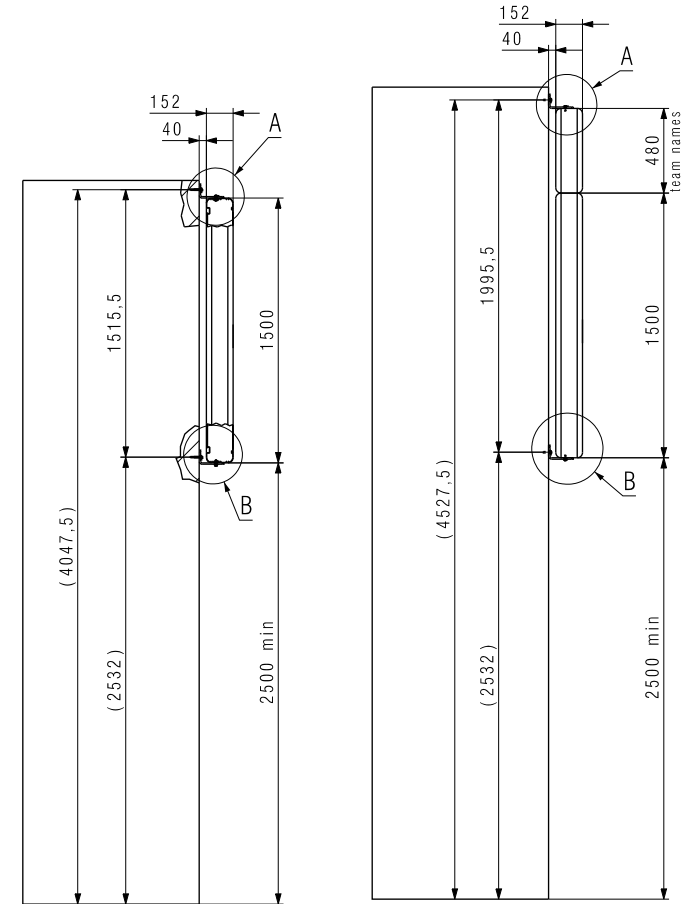

WALL MOUNTING

Metallic Structure

REMARKS :
METALLIC STRUCTURE, STATIC CALCULATION, ACCESS,
CABLE DUCTS, INFO AND POWER CABLES SUPPLIED
AND INSTALLED BY OTHERS

Scale 1:30	Drawn by FRULUD	10.06.10	Scoreboard Vega Scoreboard Vega 300
Material	Checked by HOEPAS	31.10.13	
	Modified by FRULUD	03.07.15	
Gen. tol. ISO 2768-m	File number		
			3412.533 C
			Page 4/4