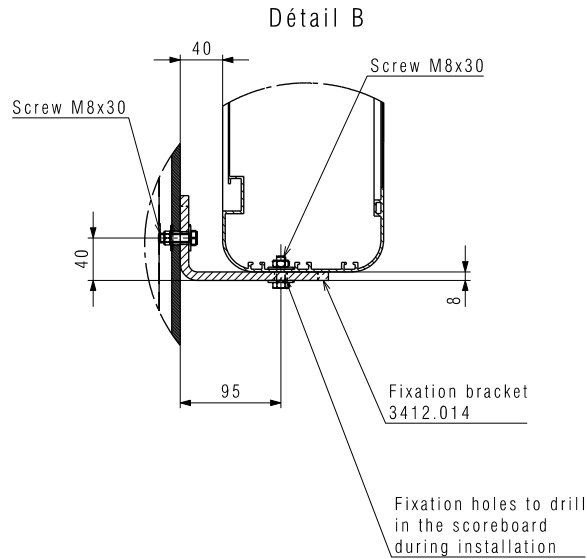

POLE MOUNTING

Scoreboard VEGA 300

POWER SUPPLY : 1x 115/240VAC / 50-60Hz / 300VA				
NUMBER OF CHARACTER	LEGIBILITY IN METERS	SIZES (H x L x P)	Displ. WEIGHT (kg)	 OUTDOOR IP54
8 digits 45cm 1 digit 24cm	UP TO 150m	1500 x 3000 x 150	79 kg	

Team names

POWER SUPPLY : 1x 115/240VAC / 50-60Hz / 115VA				
NUMBER OF CHARACTER	LEGIBILITY IN METERS	SIZES (H x L x P)	Displ. WEIGHT (kg)	 OUTDOOR IP54
15 digits 21cm	UP TO 150m	480 x 3000 x 150	40 kg	

DATA CABLE 2 x 2 x 0.25mm² SHIELDED

REMARKS :
 METALLIC STRUCTURE, STATIC CALCULATION, ACCESS,
 CABLE DUCTS, INFO AND POWER CABLES SUPPLIED
 AND INSTALLED BY OTHERS

Scale 1:30	Drawn by FRULUD	10.06.10	Scoreboard Vega Scoreboard Vega 300
Material	Checked by HOEPAS	31.10.13	
	Modified by FRULUD	03.07.15	
Gen. tol. ISO 2768-m	File number		
			3412.533 C
			Page 2/4

WALL MOUNTING

Scoreboard VEGA 300

POWER SUPPLY : 1x 115/240VAC / 50-60Hz / 300VA				
NUMBER OF CHARACTER 8 digits 45cm 1 digit 24cm	LEGIBILITY IN METERS UP TO 150m	SIZES (H x L x P) 1500 x 3000 x 150	Displ. WEIGHT (kg) 79 kg	 OUTDOOR IP54