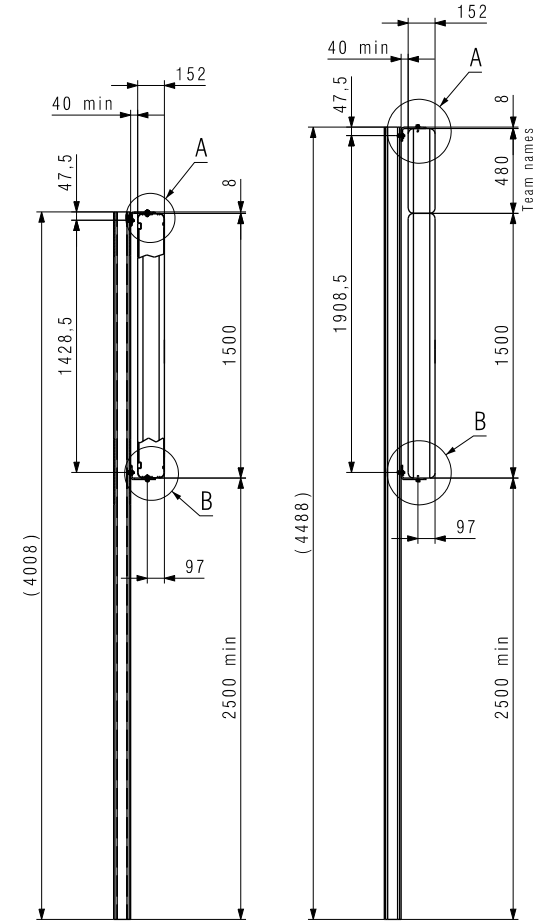

POLE MOUNTING

Scoreboard VEGA 300

POWER SUPPLY : 1x 115/240VAC / 50-60Hz / 300VA				
NUMBER OF CHARACTER	LEGIBILITY IN METERS	SIZES (H x L x P)	Displ. WEIGHT (kg)	 OUTDOOR IP54
8 digits 45cm 1 digit 24cm	UP TO 150m	1500 x 3000 x 150	79 kg	

Team names

POWER SUPPLY : 1x 115/240VAC / 50-60Hz / 115VA				
NUMBER OF CHARACTER	LEGIBILITY IN METERS	SIZES (H x L x P)	Displ. WEIGHT (kg)	 OUTDOOR IP54
15 digits 21cm	UP TO 150m	480 x 3000 x 150	40 kg	

DATA CABLE 2 x 2 x 0.25mm² SHIELDED

REMARKS :
 METALLIC STRUCTURE, STATIC CALCULATION, ACCESS,
 CABLE DUCTS, INFO AND POWER CABLES SUPPLIED
 AND INSTALLED BY OTHERS

Scale 1:30	Drawn by FRULUD	10.06.10	Scoreboard Vega Scoreboard Vega 300
Material	Checked by HOEPAS	31.10.13	
	Modified by FRULUD	03.07.15	
Gen. tol. ISO 2768-m	File number		
			3412.533 C
			Page 2/4

WALL MOUNTING

Scoreboard VEGA 300

POWER SUPPLY : 1x 115/240VAC / 50-60Hz / 300VA				
NUMBER OF CHARACTER 8 digits 45cm 1 digit 24cm	LEGIBILITY IN METERS UP TO 150m	SIZES (H x L x P) 1500 x 3000 x 150	Displ. WEIGHT (kg) 79 kg	 OUTDOOR IP54