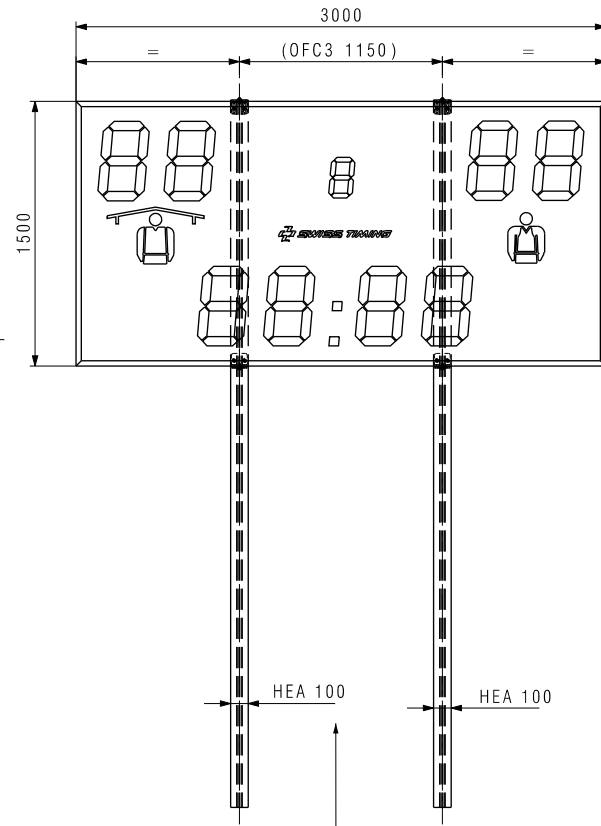

POLE MOUNTING

Metallic Structure

DATA CABLE 2 x 2 x 0.25mm² SHIELDED