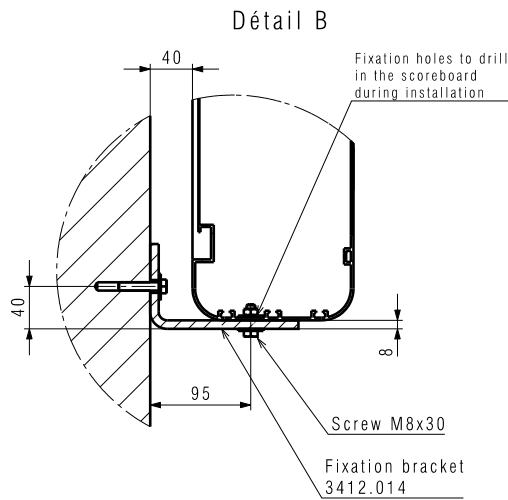

WALL MOUNTING

Metallic Structure

REMARKS :
METALLIC STRUCTURE, STATIC CALCULATION, ACCESS,
CABLE DUCTS, INFO AND POWER CABLES SUPPLIED
AND INSTALLED BY OTHERS

Scale 1:30	Drawn by FRULUD	10.06.10	Scoreboard Vega Scoreboard Vega 300
Material	Checked by HOEPAS	31.10.13	
	Modified by FRULUD	03.07.15	
Gen. tol. ISO 2768-m	File number		
			3412.533 C
			Page 4/4